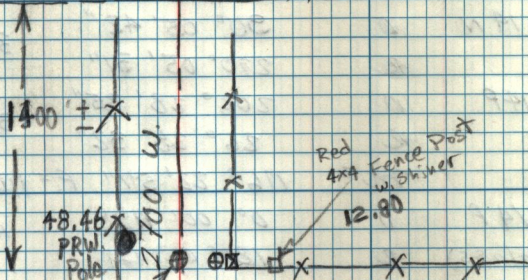

15 | 14

Weber Co.
1961

200 So

Red 4x4 Fence Post
w/ Shiner
12.80

33.05
Witness
Monument

Tree
w/shiner
117.34

Weber River

To 12th Street