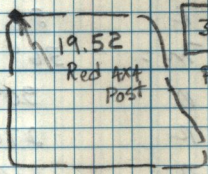

15 | 14

Weber Co.
1961

200 So

Red 4x4 Fence Post
w/ Shiner
12.80

33.05
Witness
Monument

Tree
w/shiner
117.34

Weber River

To 12th Street